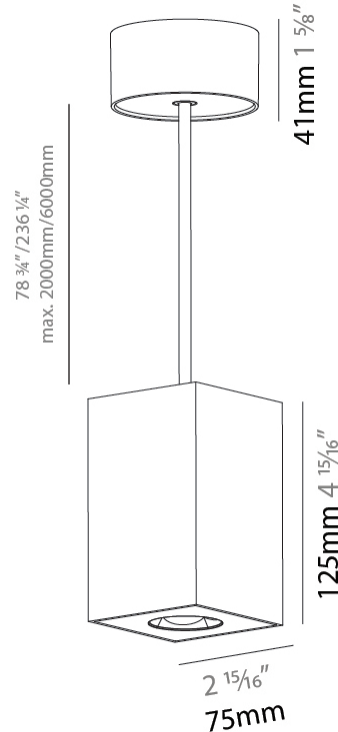

GENERAL

Series: Oiko Pro
Subseries: Oiko Pro Round
Brand: Prolicht
Division: Architectural
Mounting Type: Suspension
Mounting Location: Ceiling
Subcategory: Pendant

PHYSICAL

Shape: Square
Length (mm): 75
Length (in): 2 ¹⁵/₁₆
Width (mm): 75
Width (in): 2 ¹⁵/₁₆
Height (mm): 125
Height (in): 4 ¹⁵/₁₆
Light Distribution: Direct
Weight (kg): 0.769
Fixture Finish: SSR / BKV / CWI / CRY / HAB / UFT / ITA / RUA / FTG / MYG / LOD / PUS / FRO / FUP / KIA / POP / BLS / SPG / MEY / GOH / GUM / CHC / COM / ABZ / JAG / OBR / MOS / ROR
Fixture Material: Metal
Cable Details: 2,000mm / 6,000mm Cable - Options : Transparent, Black, White, Red, Orange

ELECTRICAL

Lamp Type: LED (Zhaga Standard)
Input Wattage (W): 12.9
Dimming: Tri-Mode (Non-Dimming and Phase Dimming (120Vac only) and 0-10V Dimming)
Driver Included: No
Driver Location: Remote
Driver Type: Constant Current - Universal
Driver Class: Class 2
Input Voltage (V): 120 - 277
Constant Current (MA): 350

LED

Color Temperature (°K): 2700 / 3000 / 3500 / 4000
Max. Delivered Lumen (lm): 1218 / 1214 / 1272 / 1283
Nominal Lumen (lm): 1473 / 1468 / 1538 / 1552
CRI: >90 CRI
Lamp Life (hrs): 50000

OPTICAL

Reflector°: 34
Adjustability: Fixed

RATINGS AND CERTIFICATIONS

Certified By: Certified for North American Standards
IP rating: IP20