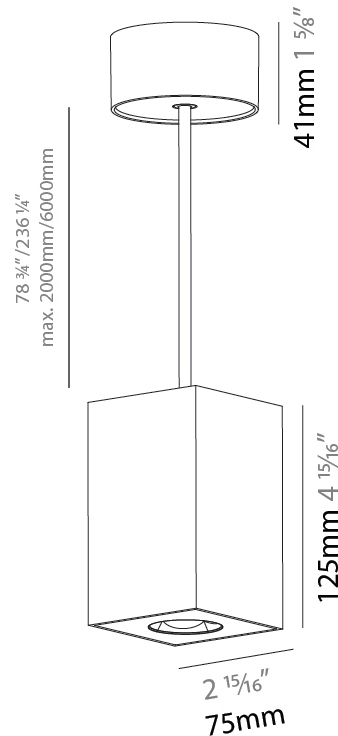

GENERAL

Series: Oiko Pro
Subseries: Oiko Pro Round
Brand: Prolicht
Division: Architectural
Mounting Type: Suspension
Mounting Location: Ceiling
Subcategory: Pendant

PHYSICAL

Shape: Square
Length (mm): 75
Length (in): 2 ¹⁵/₁₆
Width (mm): 75
Width (in): 2 ¹⁵/₁₆
Height (mm): 125
Height (in): 4 ¹⁵/₁₆
Light Distribution: Direct
Weight (kg): 0.769
Fixture Finish: SSR / BKV / CWI / CRY / HAB / UFT / ITA / RUA / FTG / MYG / LOD / PUS / FRO / FUP / KIA / POP / BLS / SPG / MEY / GOH / GUM / CHC / COM / ABZ / JAG / OBR / MOS / ROR
Fixture Material: Metal
Cable Details: 2,000mm / 6,000mm Cable - Options : Transparent, Black, White, Red, Orange

ELECTRICAL

Lamp Type: LED (Zhaga Standard)
Input Wattage (W): 12.9
Dimming: Tri-Mode (Non-Dimming and Phase Dimming (120Vac only) and 0-10V Dimming)
Driver Included: No
Driver Location: Remote
Driver Type: Constant Current - Universal
Driver Class: Class 2
Input Voltage (V): 120 - 277
Constant Current (MA): 350

LED

Color Temperature (°K): 2700 / 3000 / 3500 / 4000
Max. Delivered Lumen (lm): 1377 / 1372 / 1438 / 1451
Nominal Lumen (lm): 1473 / 1468 / 1538 / 1552
CRI: >90 CRI
Lamp Life (hrs): 50000

OPTICAL

Reflector°: 60
Adjustability: Fixed

RATINGS AND CERTIFICATIONS

Certified By: Certified for North American Standards
IP rating: IP20